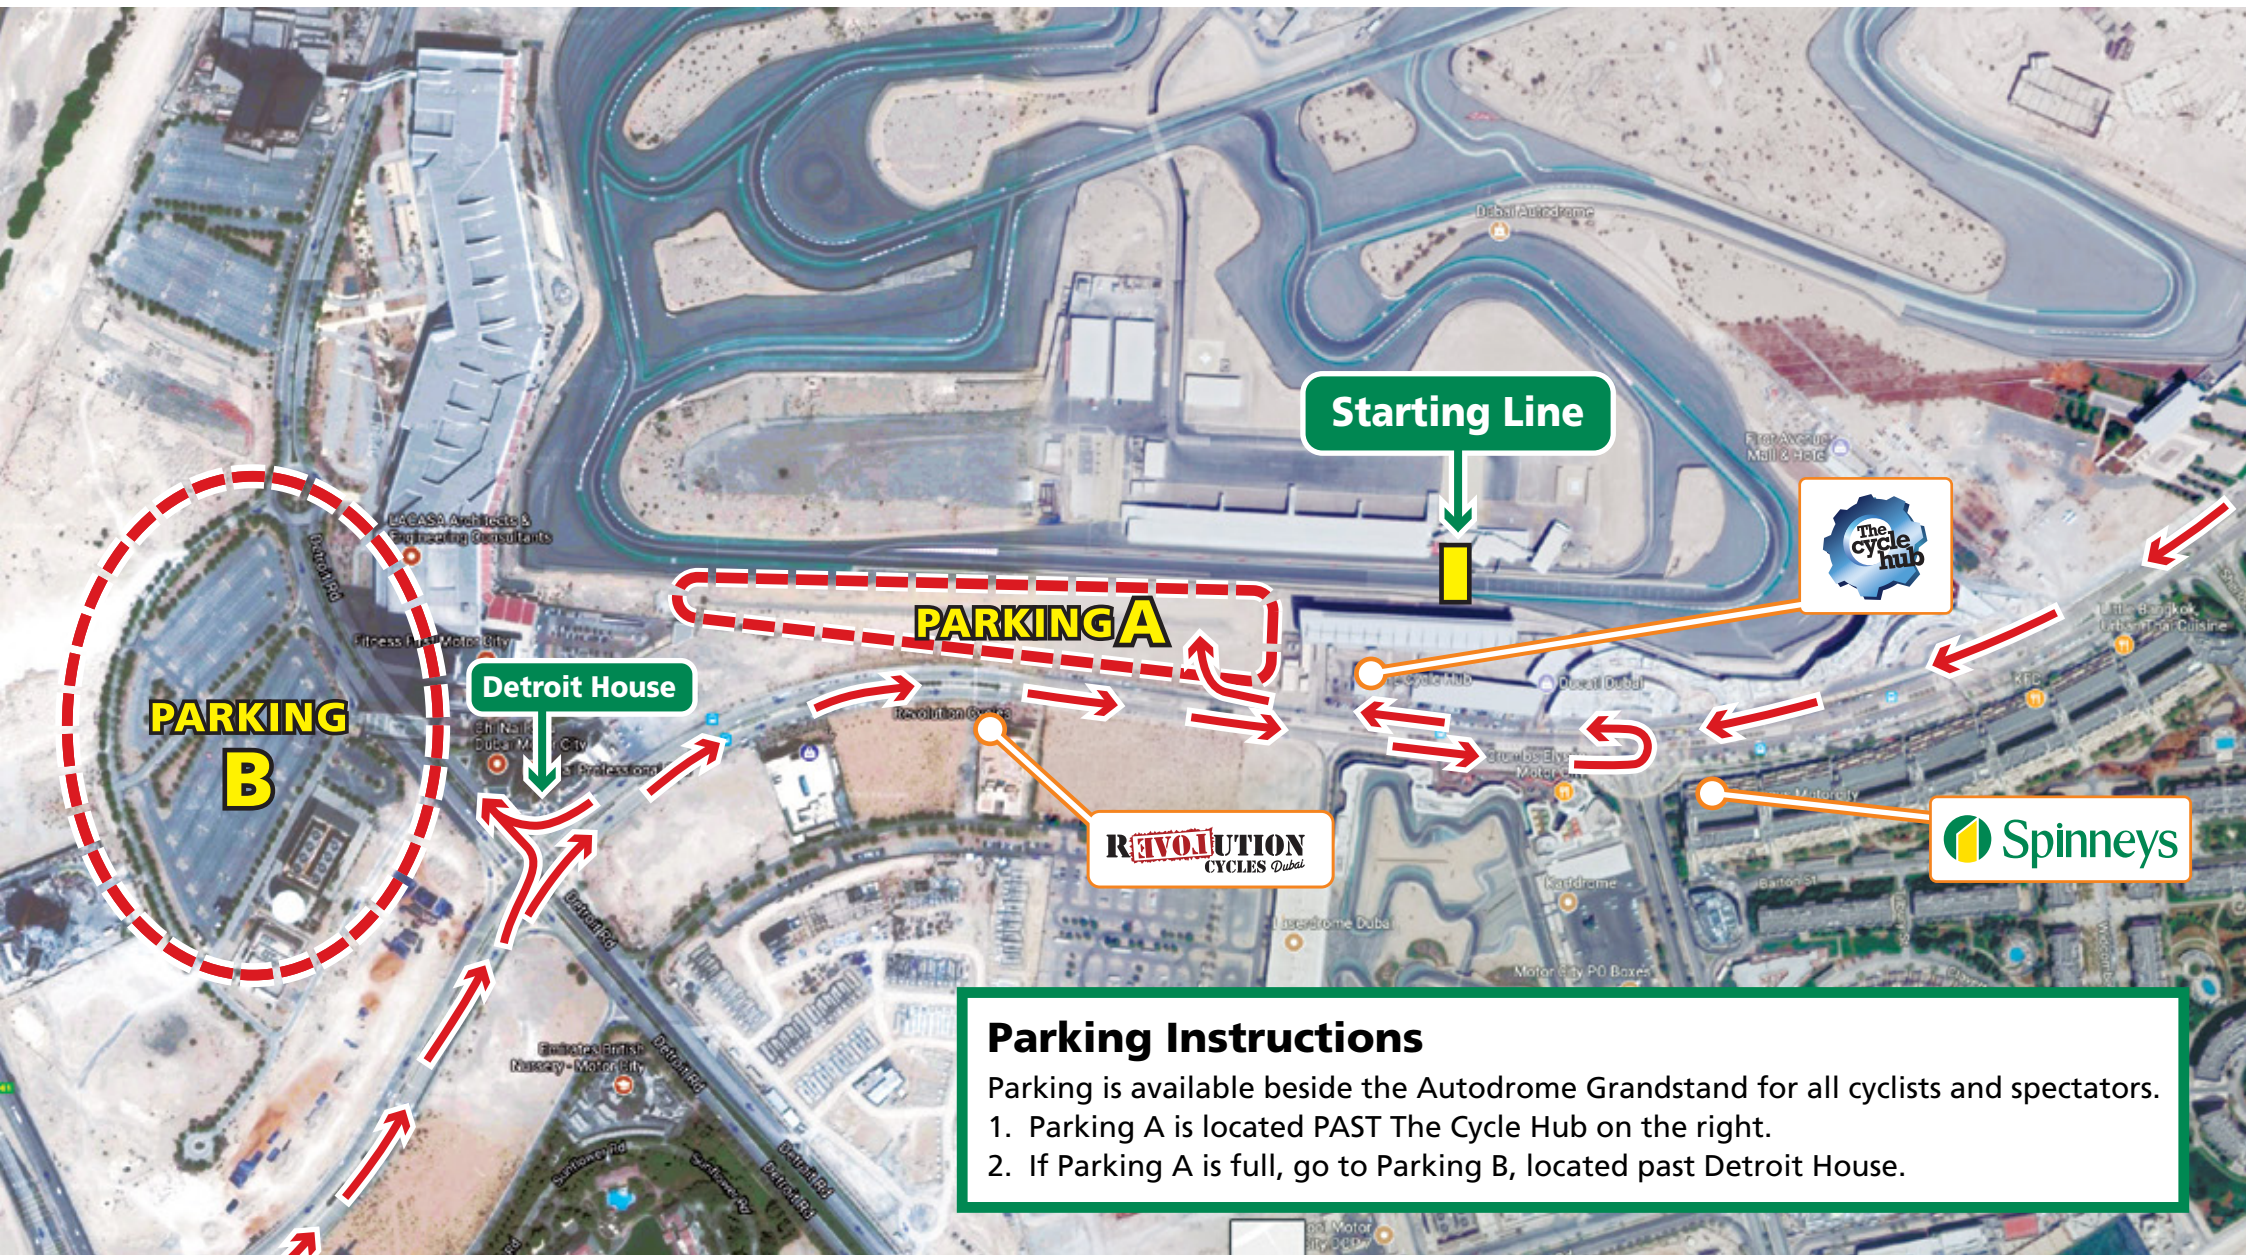

# CAR PARKING

Starting Line

PARKING A

PARKING B

Detroit House

REVOLUTION CYCLES Dubai

The cycle hub

Spinneys

**Parking Instructions**  
Parking is available beside the Autodrome Grandstand for all cyclists and spectators.  
1. Parking A is located PAST The Cycle Hub on the right.  
2. If Parking A is full, go to Parking B, located past Detroit House.